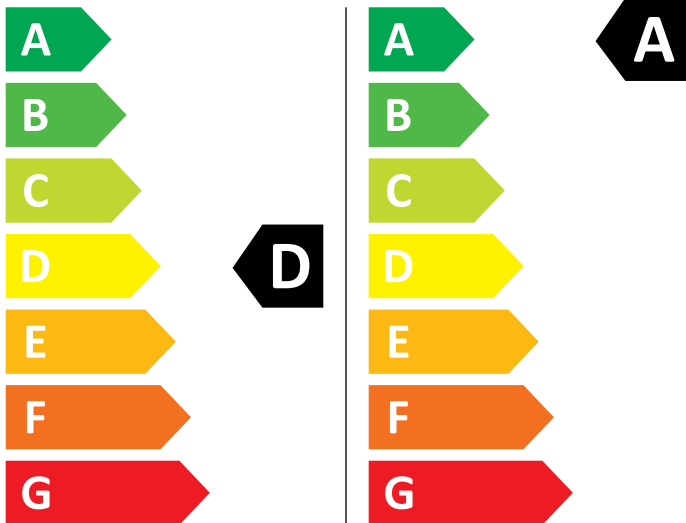

ENERG

AEG

LWR851650 914611305

307 kWh/100

51 kWh/100

6,0 kg

10,0 kg

75 L